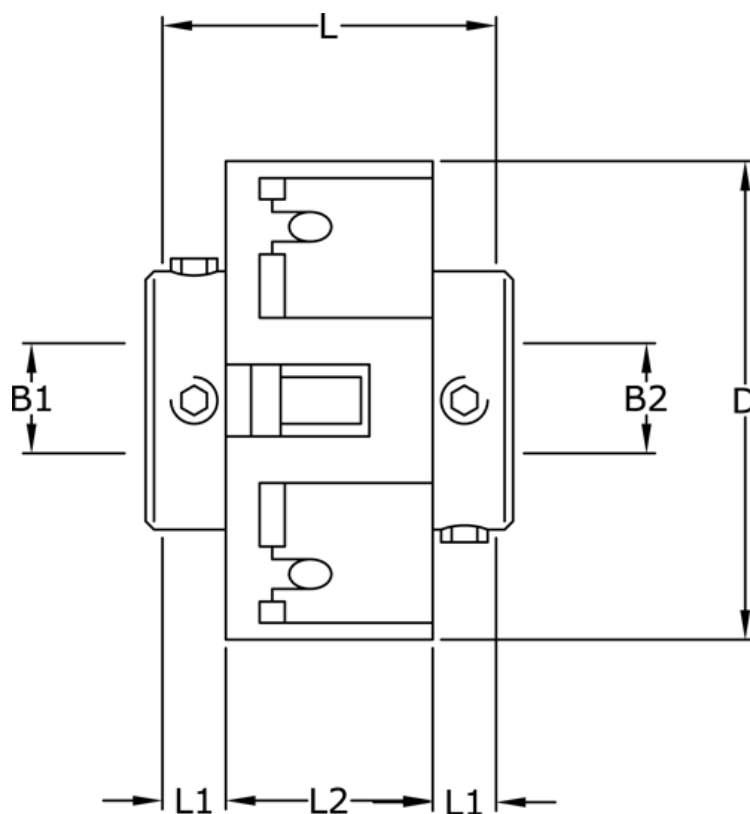

Article number: 3322201412832

Description: Uni-Lat Coupling size 201.41.28.32  
set screw hub, bore 8/10 mm

## Measures

B1	= 8
B2	= 10
D	= 41
L	= 28.4
L1	= 8.6
L2	= 11.2
Screw	= M4